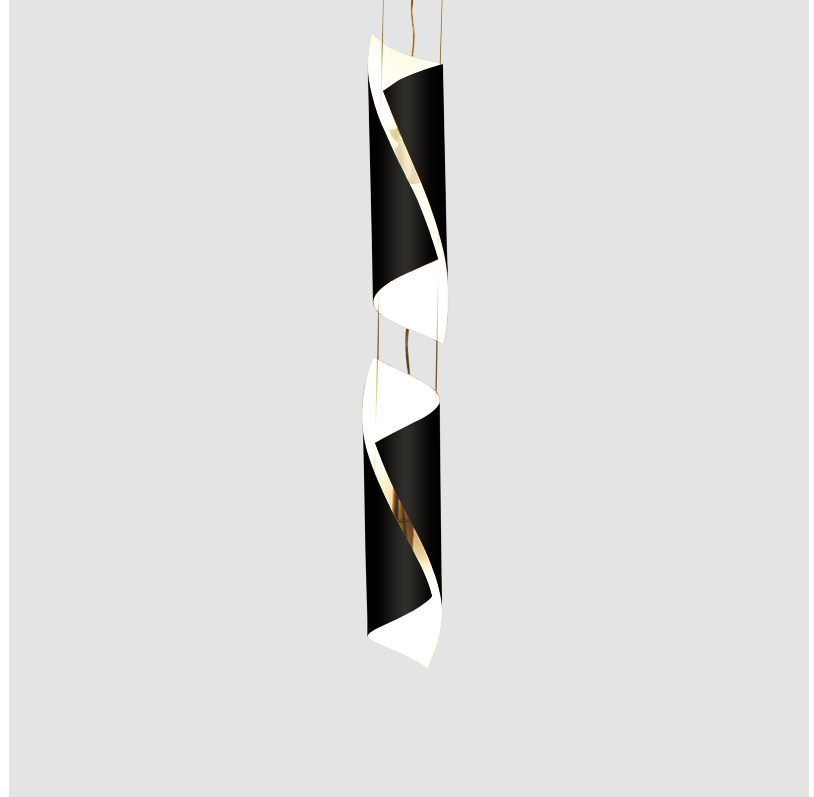

HUE SUSPENSION

D131018-

base number   Finish
Options

1. To build a product code in our configurator select the specify button on the base model # product page
2. To build a manual product code on this datasheet choose from the options listed below in blue font and add the suffix to the base model #

GENERAL

Series: HUE _____
Brand: Knikerboker _____
Division: Design _____
Mounting Type: Suspension _____
Mounting Location: Ceiling _____
Subcategory: Pendant _____

PHYSICAL

Shape: Abstract _____
Diameter (mm): 120 _____
Diameter (in): 4 3/4 _____
Height (mm): 1100 _____
Height (in): 43 5/16 _____
Max. Overall Height (mm): 2750 _____
Max. Overall Height (in): 108 1/4 _____
Light Distribution: Direct / Indirect _____
Fixture Finish: BRL / BFM / BRW / CLF / CLM / CLW / GLF / GLM / GLW / MBK / SLF / SLM / SLW / WHI _____
Fixture Material: Metal _____
Cable Details: 1 Silicone Cable 2000mm / 78 3/4" _____

ELECTRICAL

Number of Lamps: 4 _____
Lamp Type: LED Retrofit _____
Lamp Shape: MR16 _____
Bulb Included: Bulb Not Included _____
Max. Wattage Per Lamp (W): 6.5 _____
Lamp Base: GU10 _____
Input Voltage (V): 120 _____

LED

OPTICAL

RATINGS AND CERTIFICATIONS

Certified By: Certified for North American Standards _____
IP rating: IP20 _____