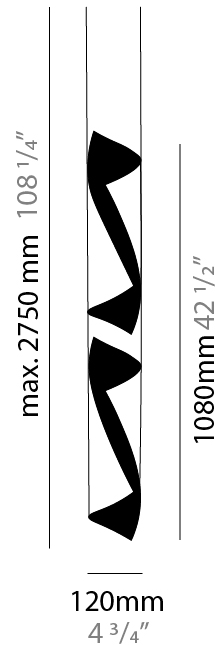

HUE SUSPENSION

D131018-

base number   Finish
Options

1. To build a product code in our configurator select the specify button on the base model # product page
2. To build a manual product code on this datasheet choose from the options listed below in blue font and add the suffix to the base model #

GENERAL

Series: HUE _____
Brand: Knikerboker _____
Division: Design _____
Mounting Type: Suspension _____
Mounting Location: Ceiling _____
Subcategory: Pendant _____

PHYSICAL

Shape: Abstract _____
Diameter (mm): 120 _____
Diameter (in): 4 3/4 _____
Height (mm): 1100 _____
Height (in): 43 5/16 _____
Max. Overall Height (mm): 2750 _____
Max. Overall Height (in): 108 1/4 _____
Light Distribution: Direct / Indirect _____
Fixture Finish: BRL / BFM / BRW / CLF / CLM / CLW / GLF / GLM / GLW / MBK / SLF / SLM / SLW / WHI _____
Fixture Material: Metal _____
Cable Details: 1 Silicone Cable 2000mm / 78 3/4" _____

ELECTRICAL

Number of Lamps: 4 _____
Lamp Type: LED Retrofit _____
Lamp Shape: MR16 _____
Bulb Included: Bulb Not Included _____
Max. Wattage Per Lamp (W): 6.5 _____
Lamp Base: GU10 _____
Input Voltage (V): 120 _____

LED

OPTICAL

RATINGS AND CERTIFICATIONS

Certified By: Certified for North American Standards _____
IP rating: IP20 _____