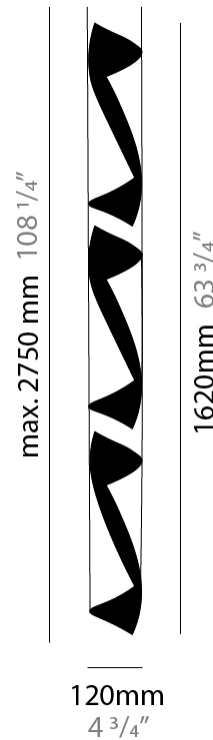

PROJECT
TYPE
SPECIFIER
QUANTITY
DATE

HUE SUSPENSION

D131024-

base number   Finish
Options

1. To build a product code in our configurator select the specify button on the base model # product page
2. To build a manual product code on this datasheet choose from the options listed below in blue font and add the suffix to the base model #

GENERAL

Series: HUE
Brand: Knikerboker
Division: Design
Mounting Type: Suspension
Mounting Location: Ceiling
Subcategory: Pendant

PHYSICAL

Shape: Abstract
Diameter (mm): 120
Diameter (in): 4 3/4
Height (mm): 1620
Height (in): 63 3/4
Max. Overall Height (mm): 2750
Max. Overall Height (in): 108 1/4
Light Distribution: Direct / Indirect
Fixture Finish: BRL / BFM / BRW / CLF / CLM / CLW / GLF / GLM / GLW / MBK / SLF / SLM / SLW / WHI
Fixture Material: Metal
Cable Details: 1 Silicone Cable 2000mm / 78 3/4"

ELECTRICAL

Number of Lamps: 6
Lamp Type: LED Retrofit
Lamp Shape: MR16
Bulb Included: Bulb Not Included
Max. Wattage Per Lamp (W): 6.5
Lamp Base: GU10
Input Voltage (V): 120

LED

OPTICAL

RATINGS AND CERTIFICATIONS

Certified By: Certified for North American Standards
IP rating: IP20