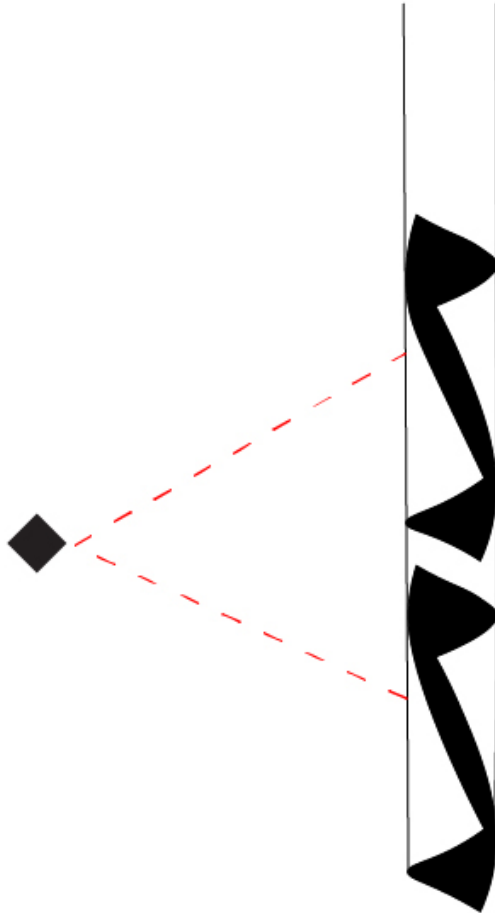

HUE SUSPENSION

D131018-

PROJECT

TYPE

SPECIFIER

QUANTITY

DATE

D